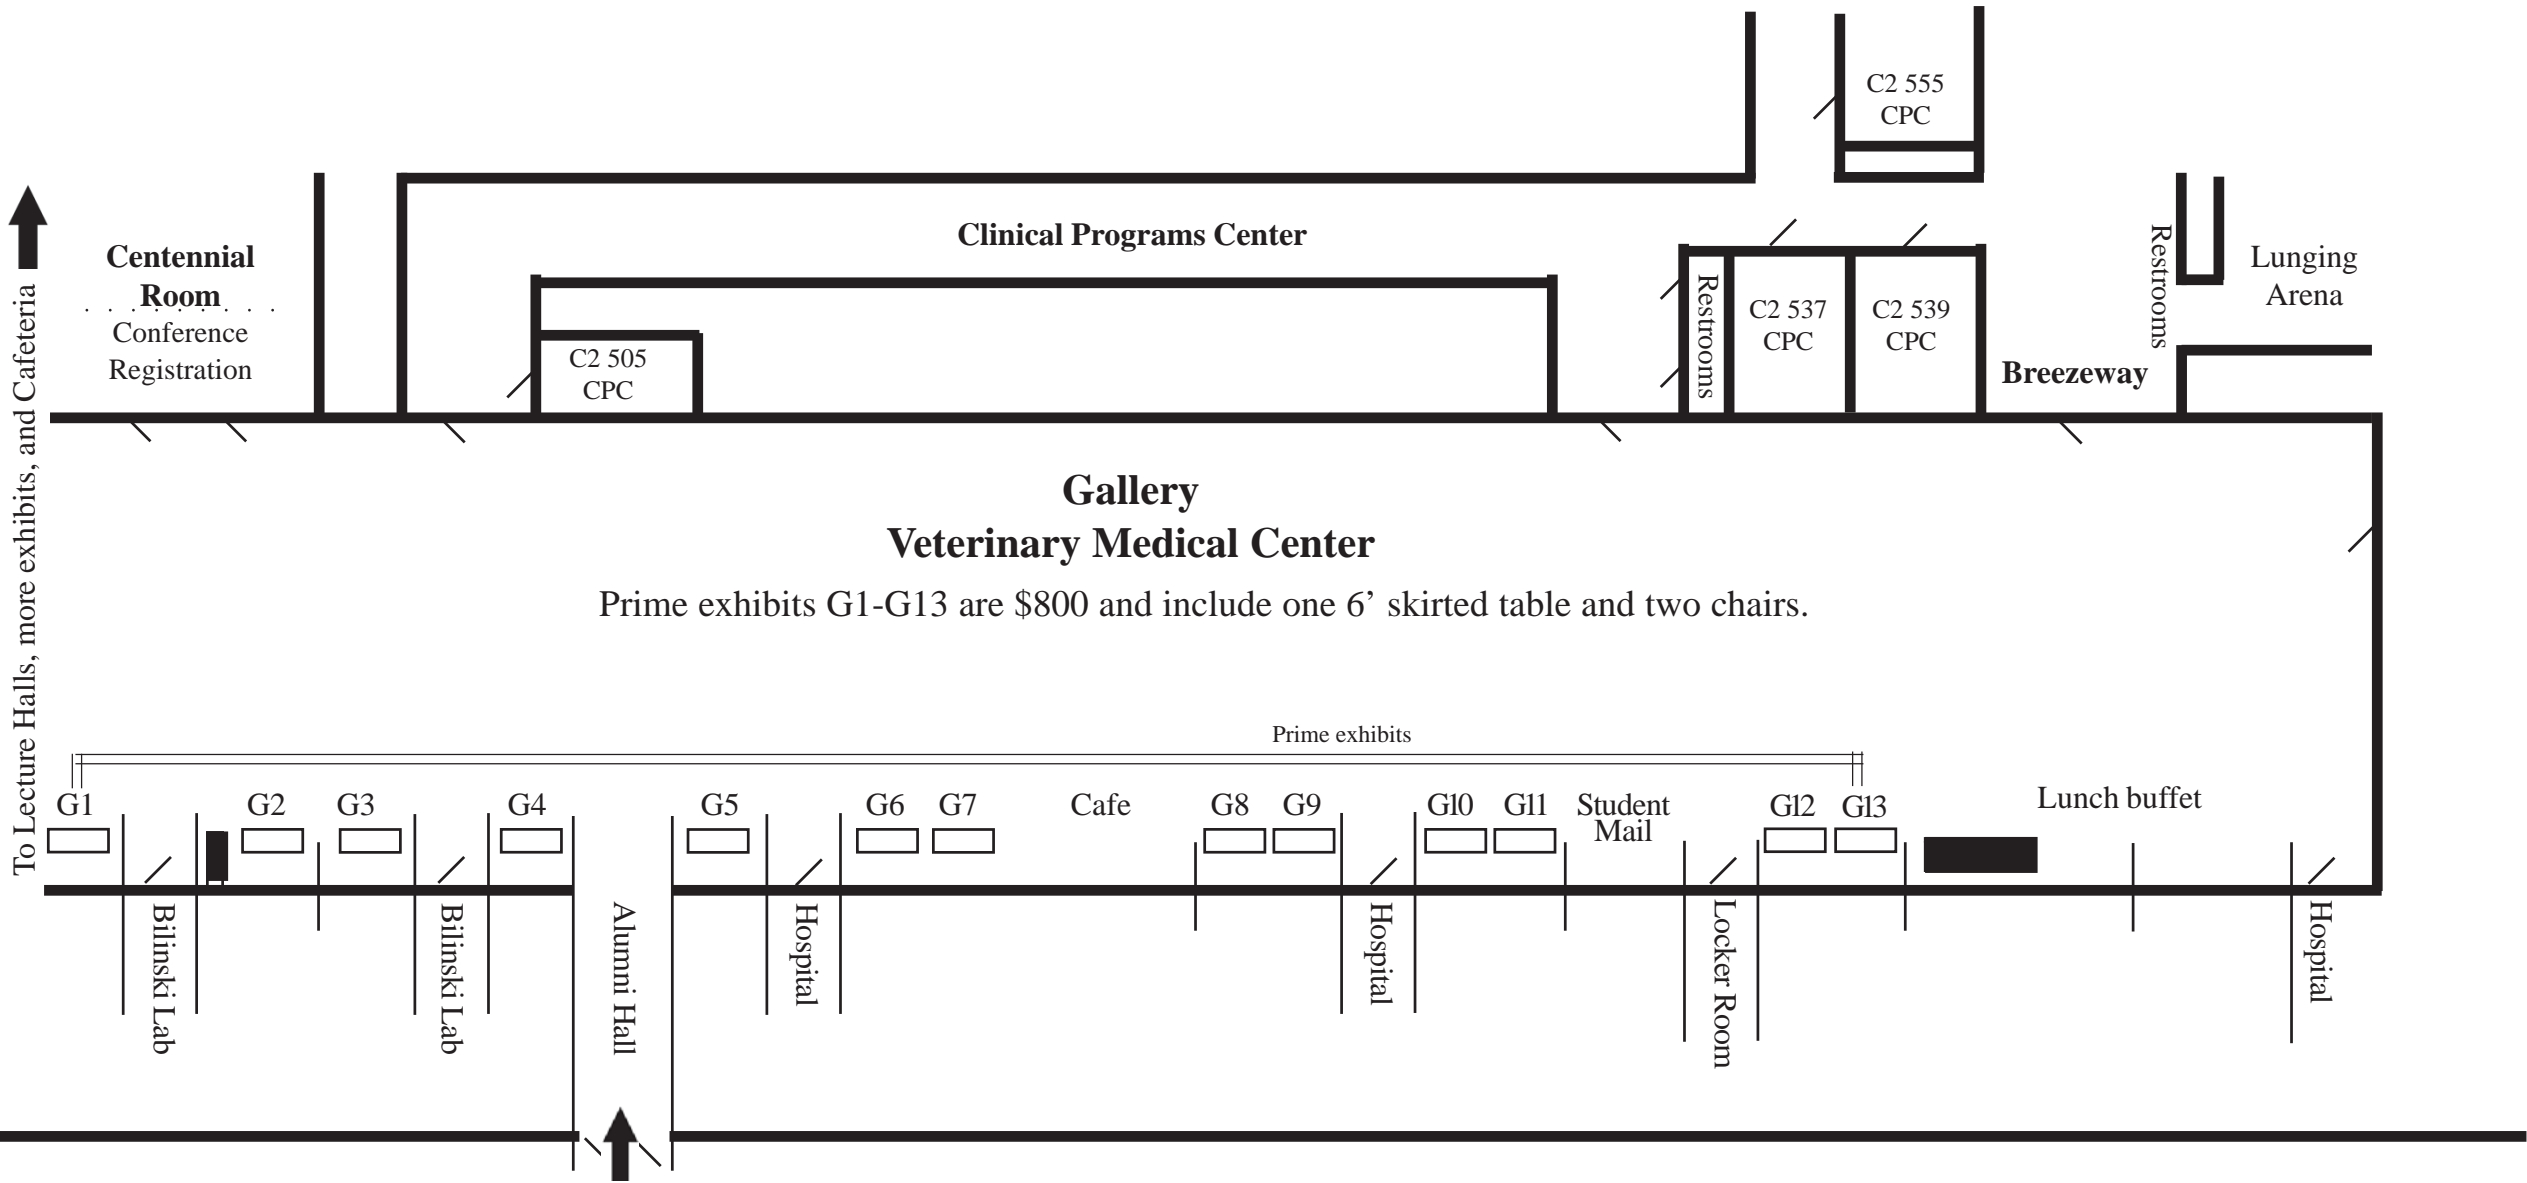

To Lecture Halls, more exhibits, and Cafeteria

Prime exhibits G1-G13 are \$800 and include one 6' skirted table and two chairs.

Prime exhibits

G1 -
G2 -
G3 -

G4 -
G5 -
G6 -

G7 -
G8 -
G9 -

G10 -
G11 -
G12 -
G13 -